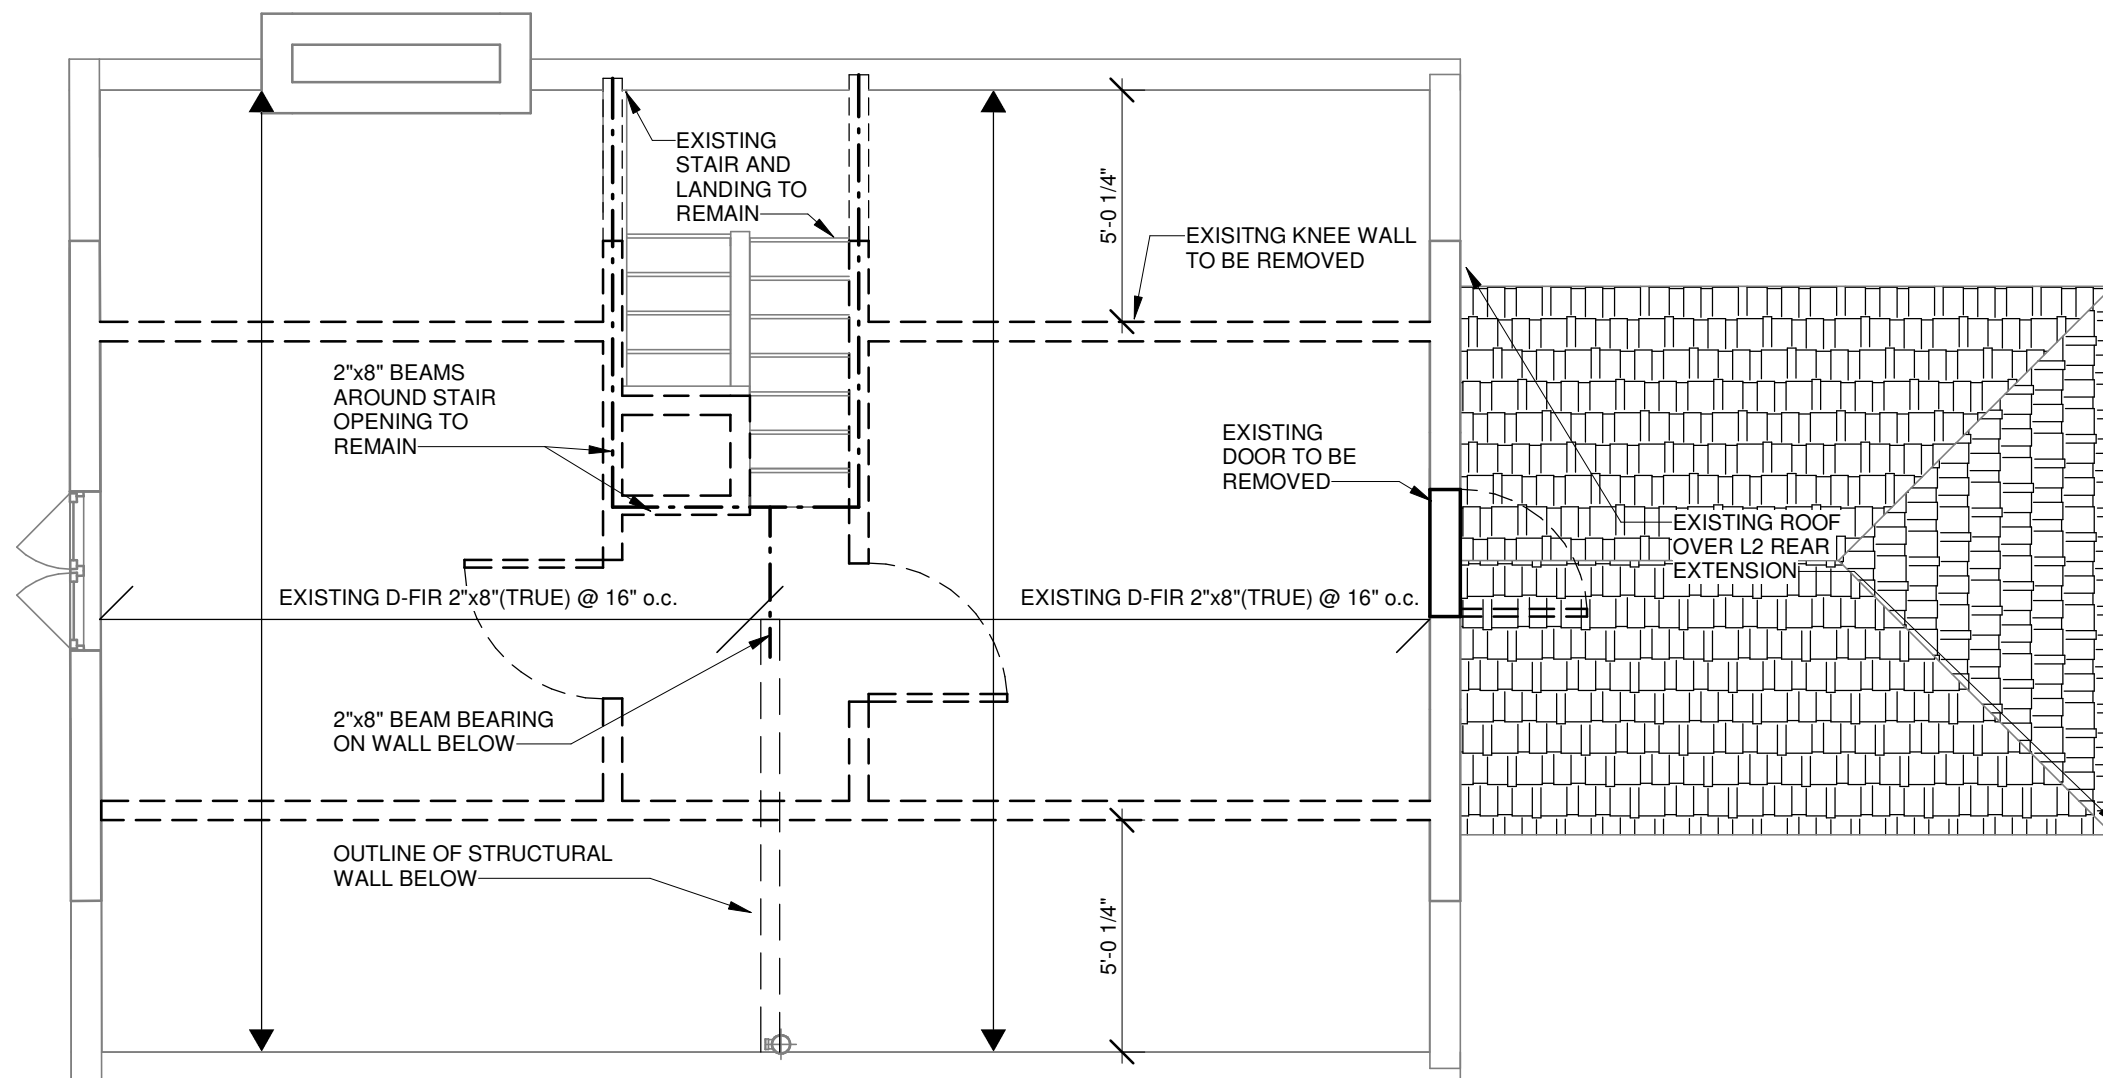

TRUE NORTH

#	Description	Date

Michelle Morrison
Clare Meridew

Attic Dormer

51 First Avenue
Toronto Ontario
M4M 1W7

Project number	0001
Date	March 2020
Drawn by	JG
Approved by	MM

EX. LEVEL 3

Scale: 1 : 50

AD104