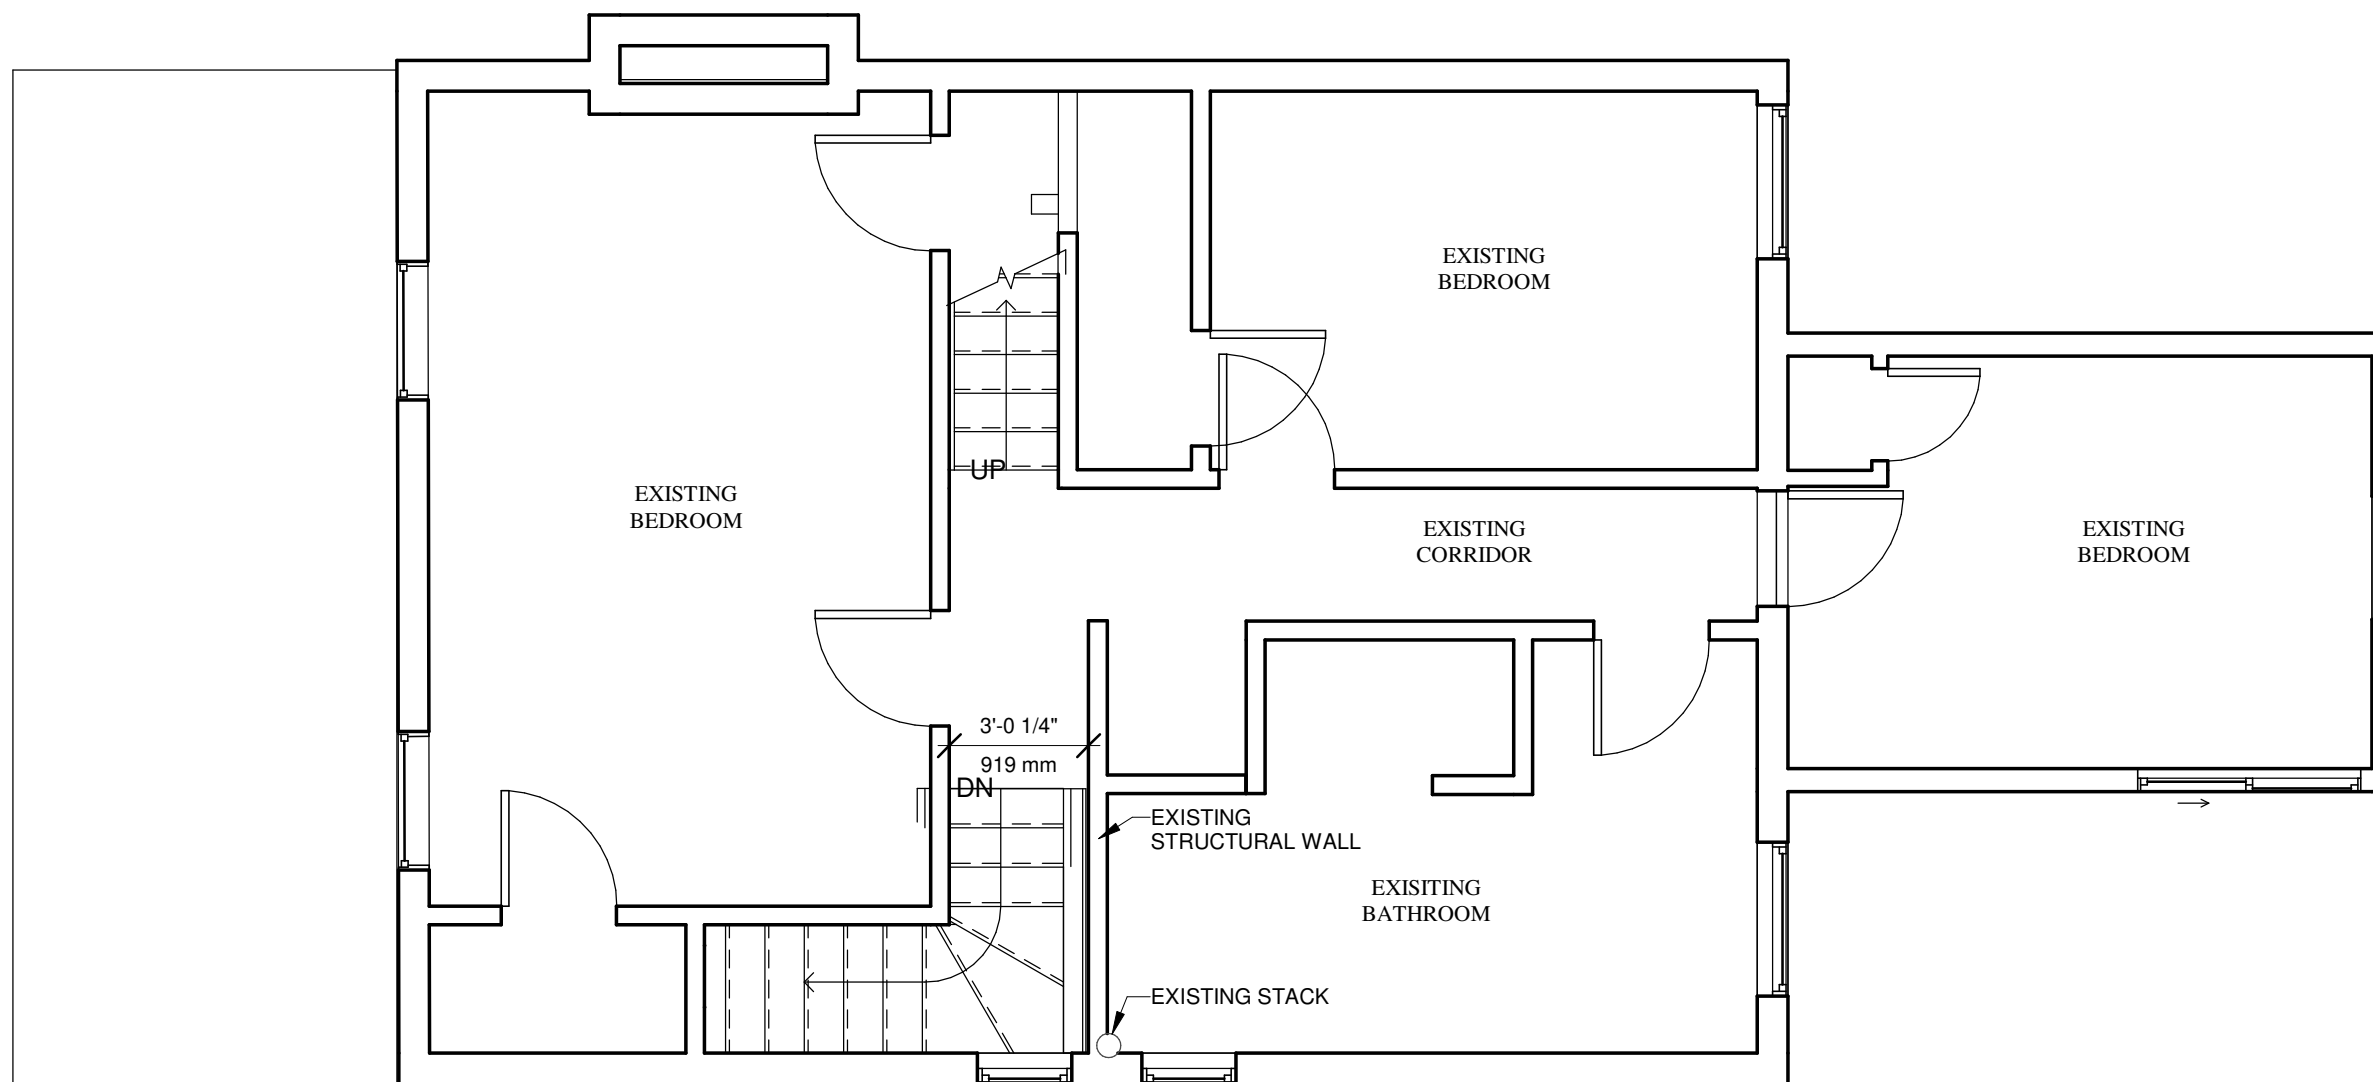

## EX. LEVEL 1

Scale: 1 : 50

AD102

**1** EXISTING L1 PLAN  
1 : 50

2020-05-17 10:26:17 AM

TRUE NORTH

#	Description	Date

Michelle Morrison  
Clare Meridew

## Attic Dormer

51 First Avenue  
Toronto Ontario  
M4M 1W7

Project number	0001
Date	March 2020
Drawn by	JG
Approved by	MM

EX. LEVEL 2

Scale: 1 : 50

AD103

**1** EXISTING L2 PLAN  
1 : 50

2020-05-17 10:26:17 AM