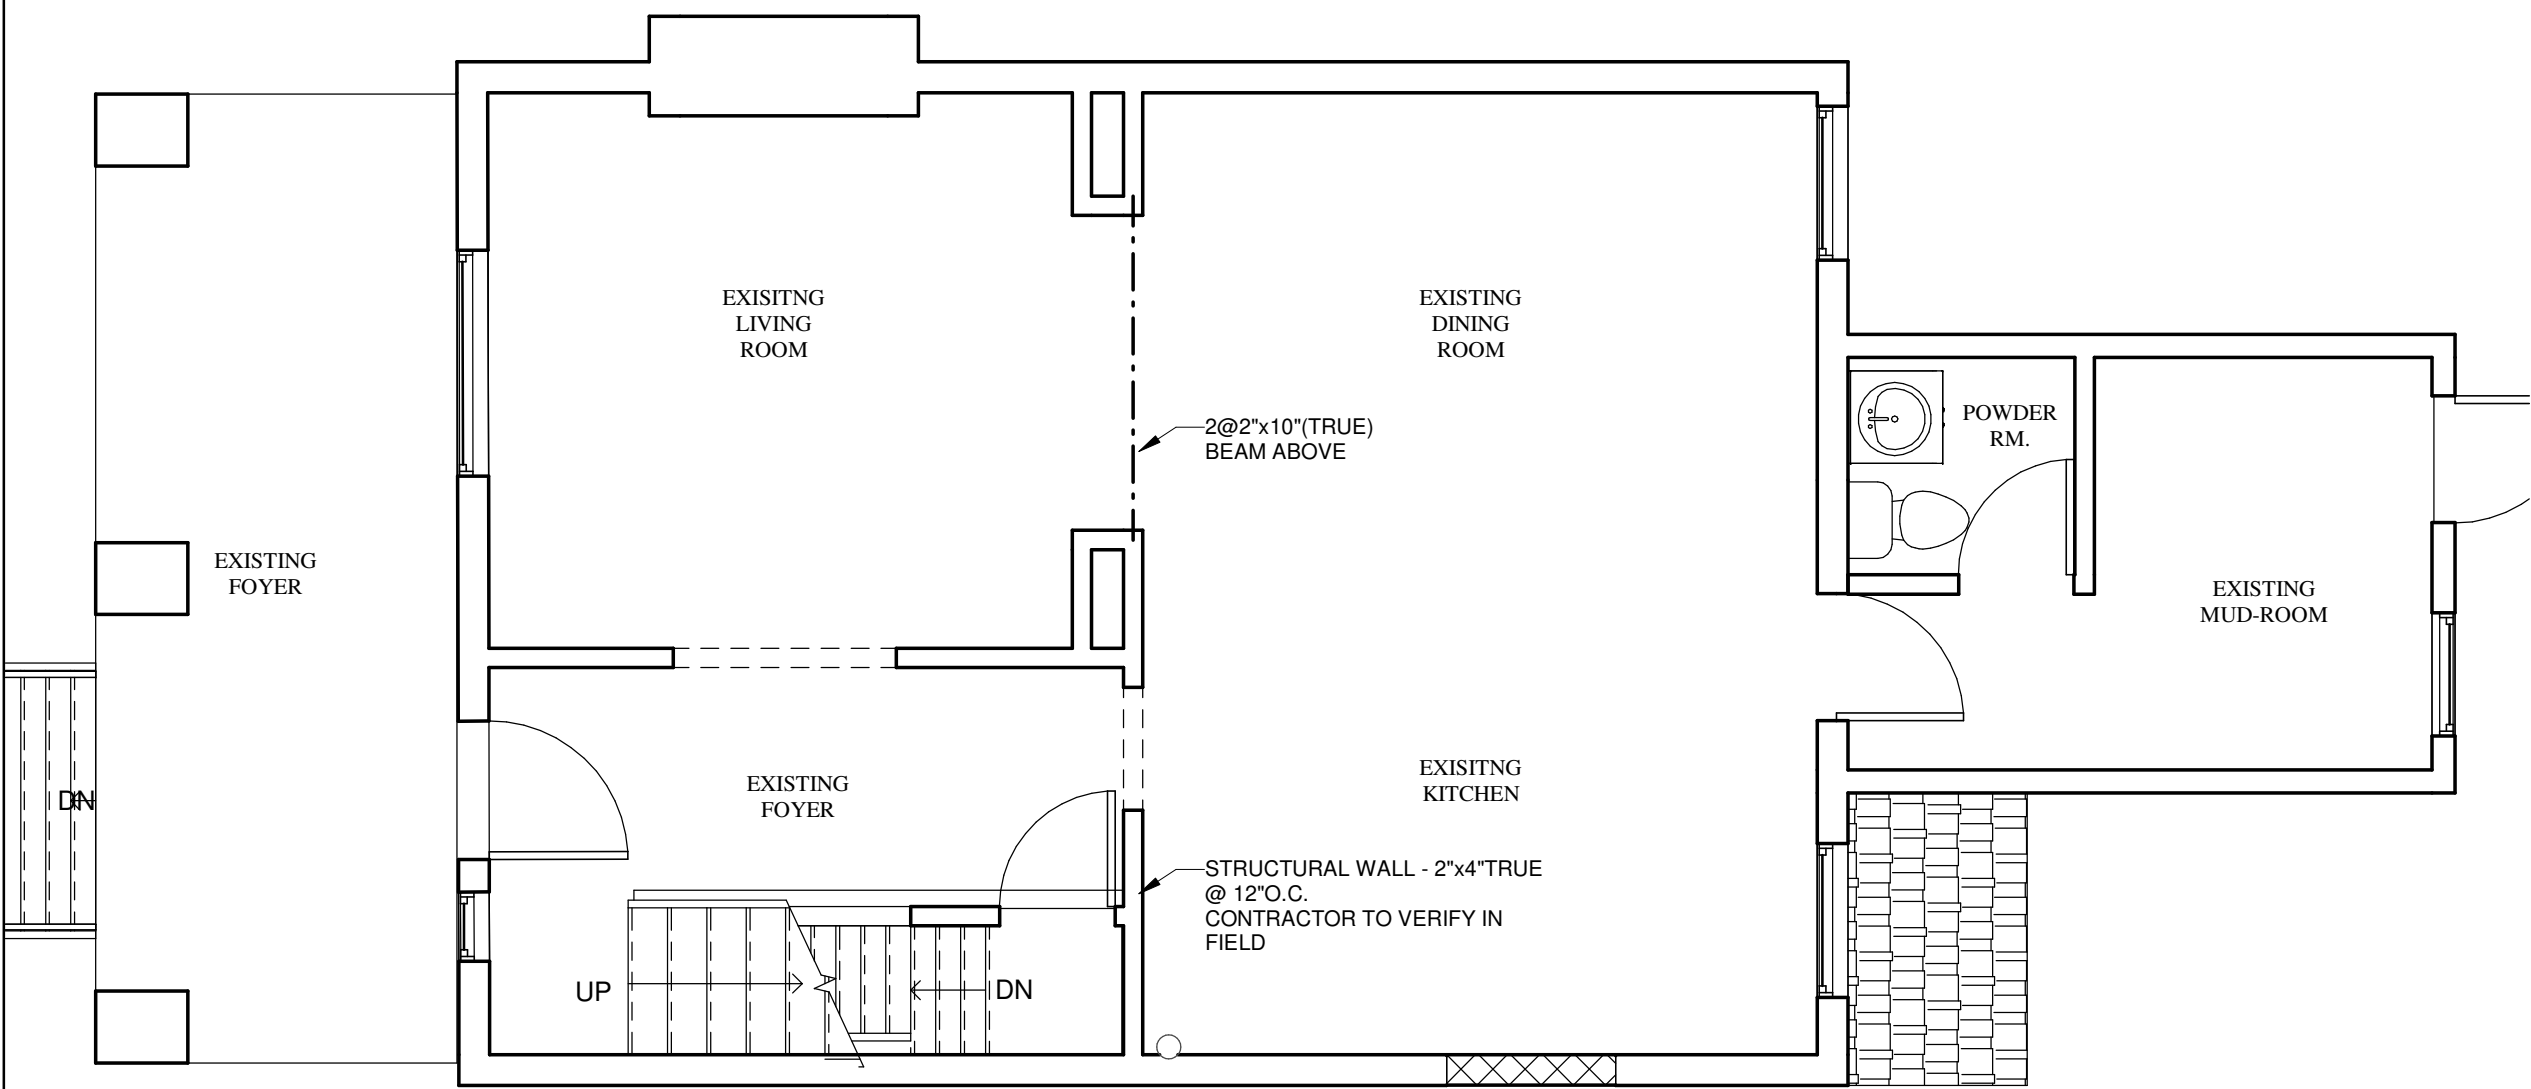

TRUE NORTH

#	Description	Date

Michelle Morrison  
Clare Meridew

# Attic Dormer

51 First Avenue  
Toronto Ontario  
M4M 1W7

Project number	0001
Date	March 2020
Drawn by	JG
Approved by	MM

## EX. LEVEL 1

Scale: 1 : 50

AD102

**1** EXISTING L1 PLAN  
1 : 50

2020-05-17 10:26:17 AM

TRUE NORTH

#	Description	Date

Michelle Morrison  
Clare Meridew