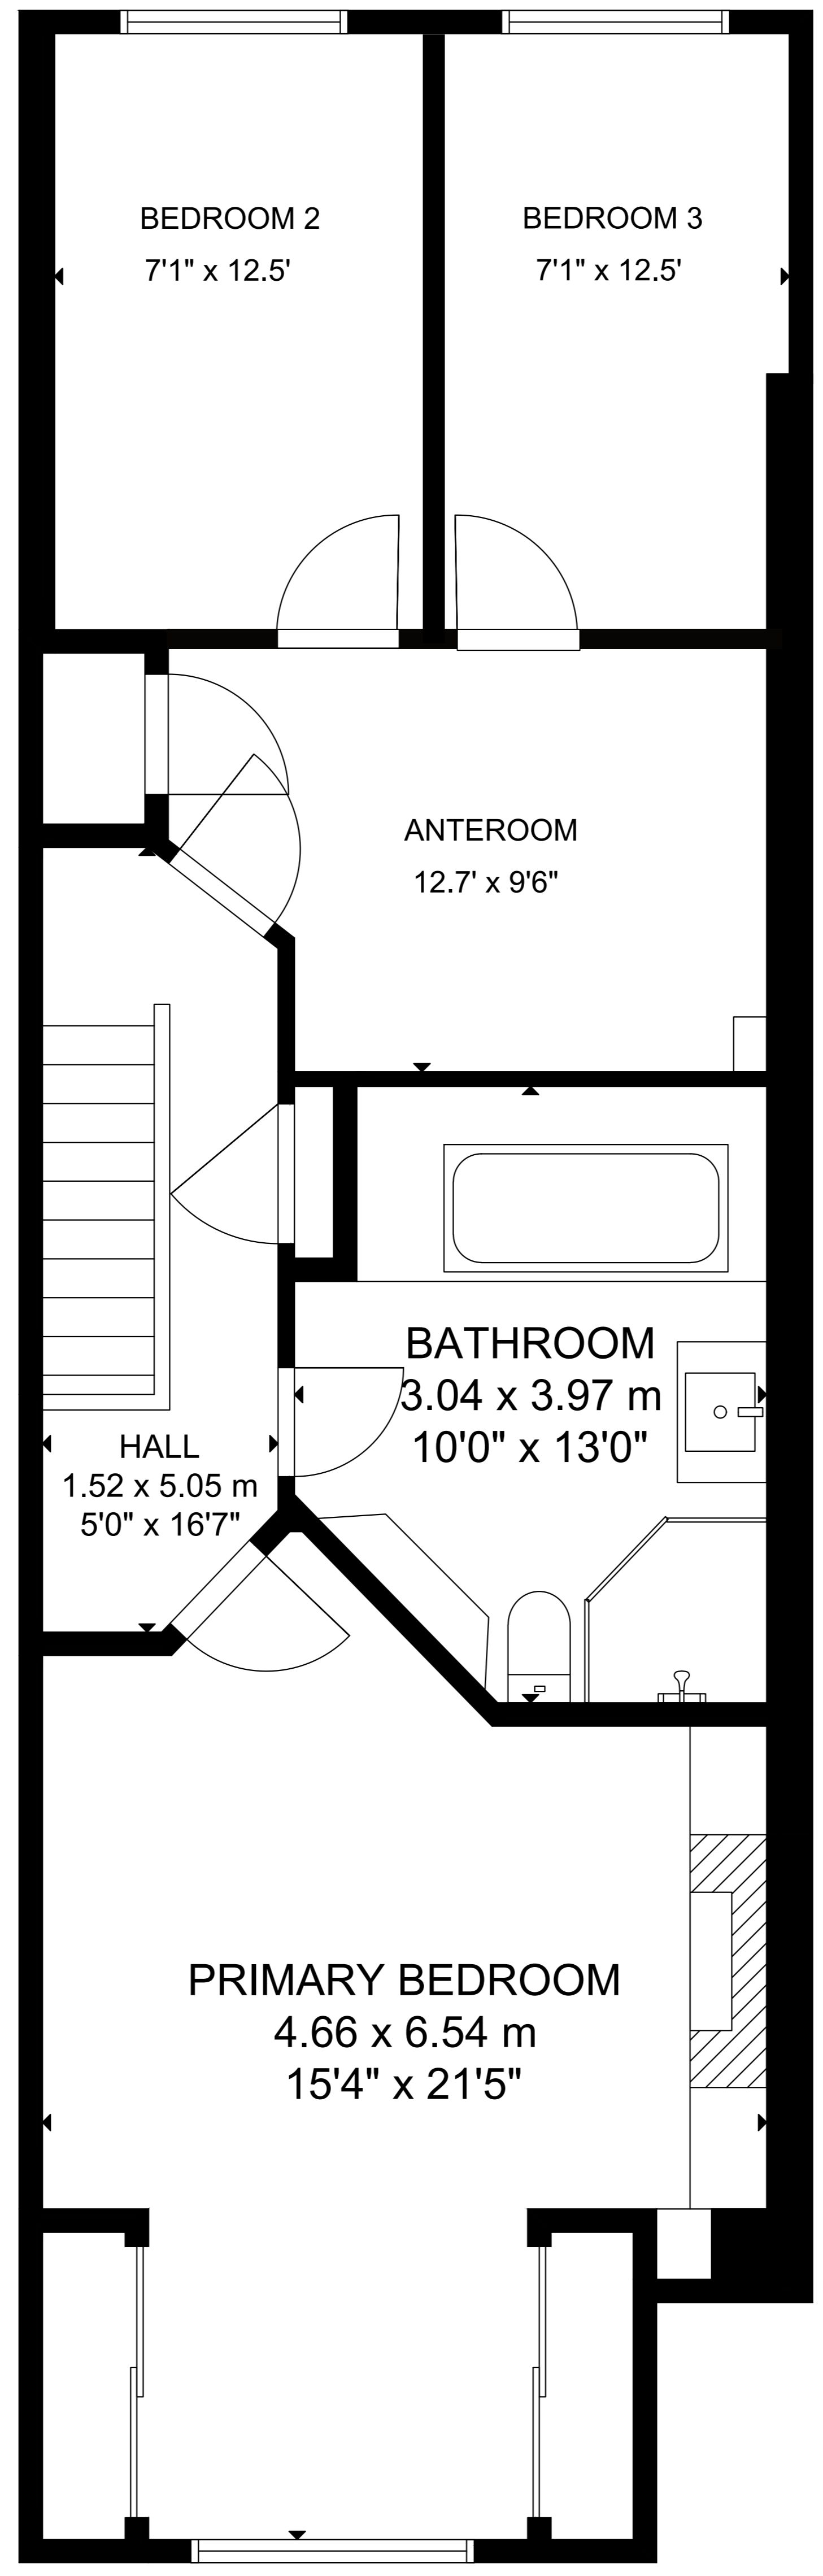

147 Fulton Avenue

THREE PLUS ONE BEDROOM FLOOR PLAN RENDERING (PLEASE CONSULT YOUR CONTRACTOR FOR INDEPENDENT ADVICE)

SECOND FLOOR

GROSS INTERNAL AREA
LOWER LEVEL: 755 sq ft / 70 m², MAIN FLOOR: 841 sq ft / 78 m²
SECOND FLOOR: 798 sq ft / 74 m²
TOTAL: 2,394 sq ft / 222 m²
SIZE AND DIMENSIONS ARE APPROXIMATE, ACTUAL MAY VARY.