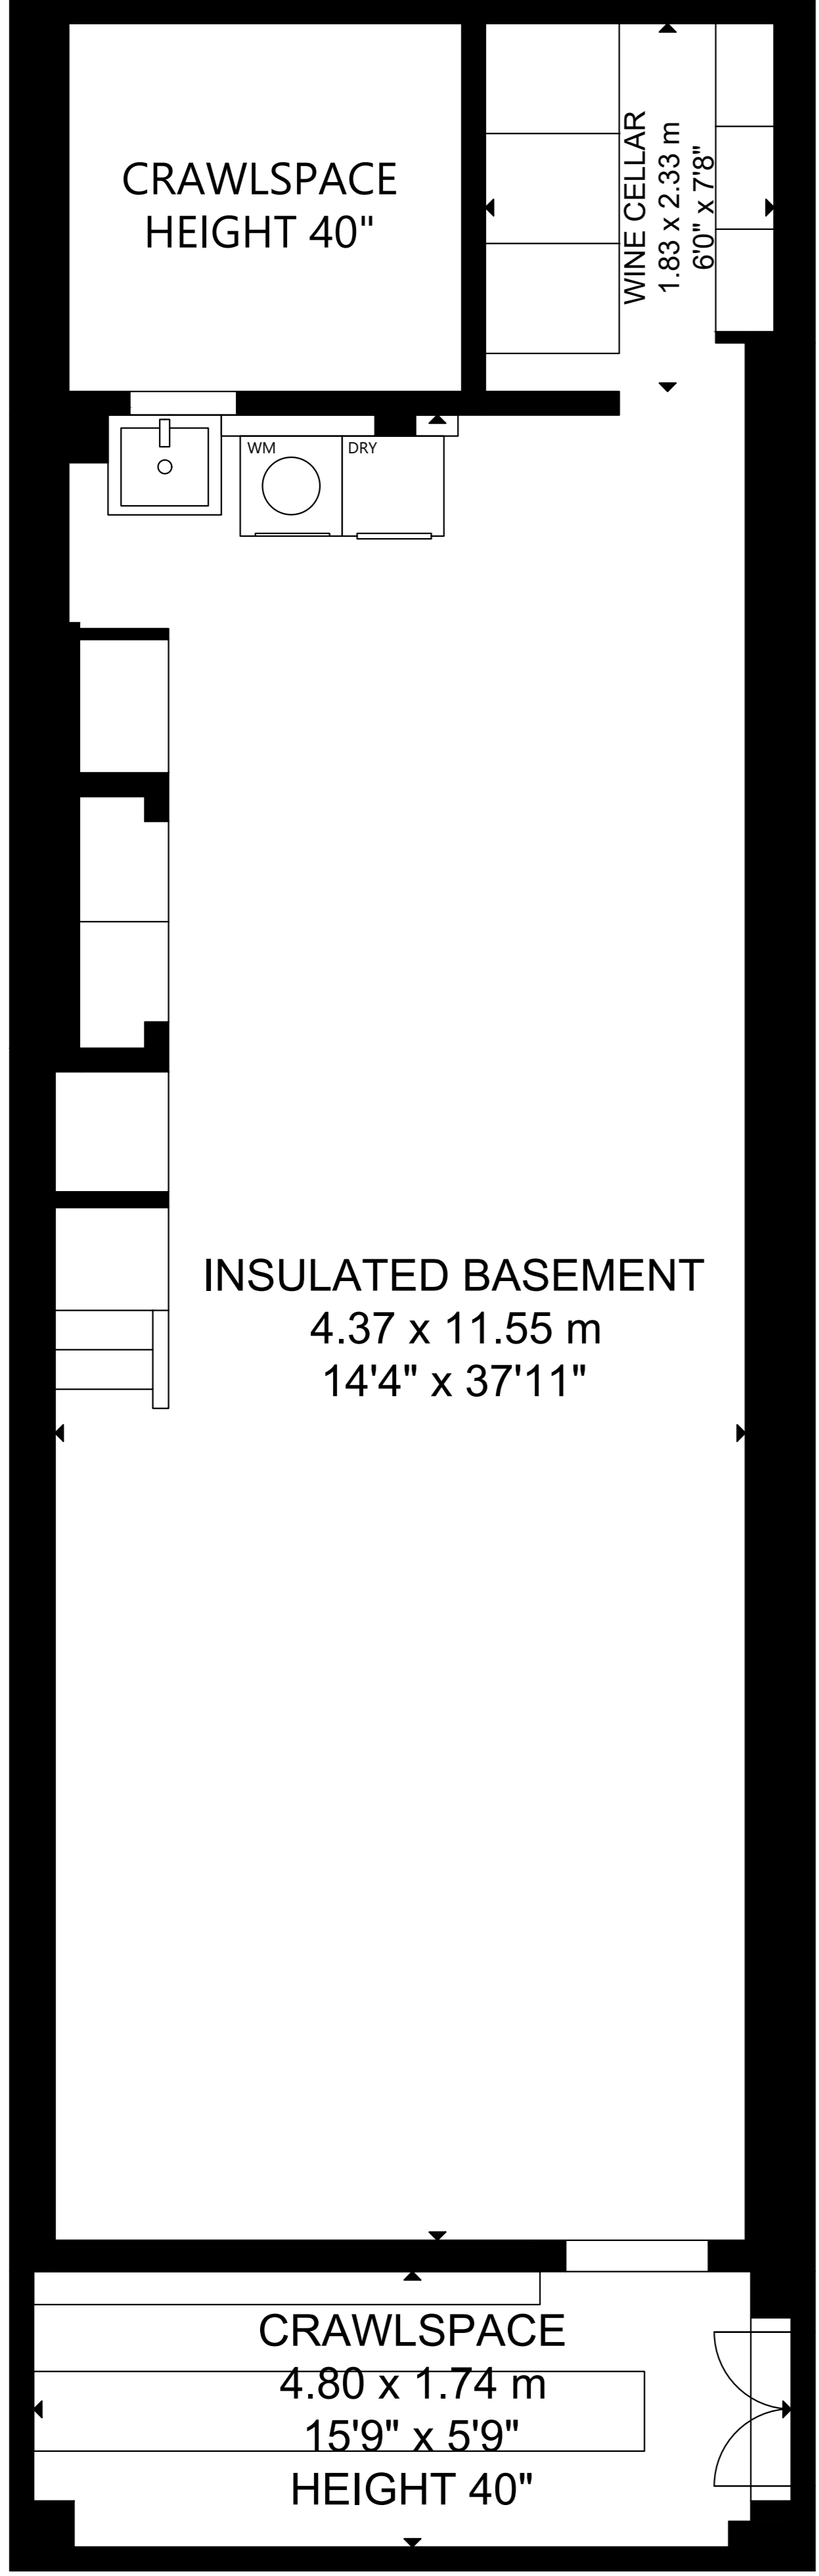

147 Fulton Avenue

LOWER LEVEL

GROSS INTERNAL AREA
 LOWER LEVEL: 755 sq ft/ 70 m², MAIN FLOOR: 841 sq ft/ 78 m²
 SECOND FLOOR: 798 sq ft/ 74 m²
 TOTAL: 2,394 sq ft/ 222 m²
 SIZE AND DIMENSIONS ARE APPROXIMATE, ACTUAL MAY VARY.

SECOND FLOOR