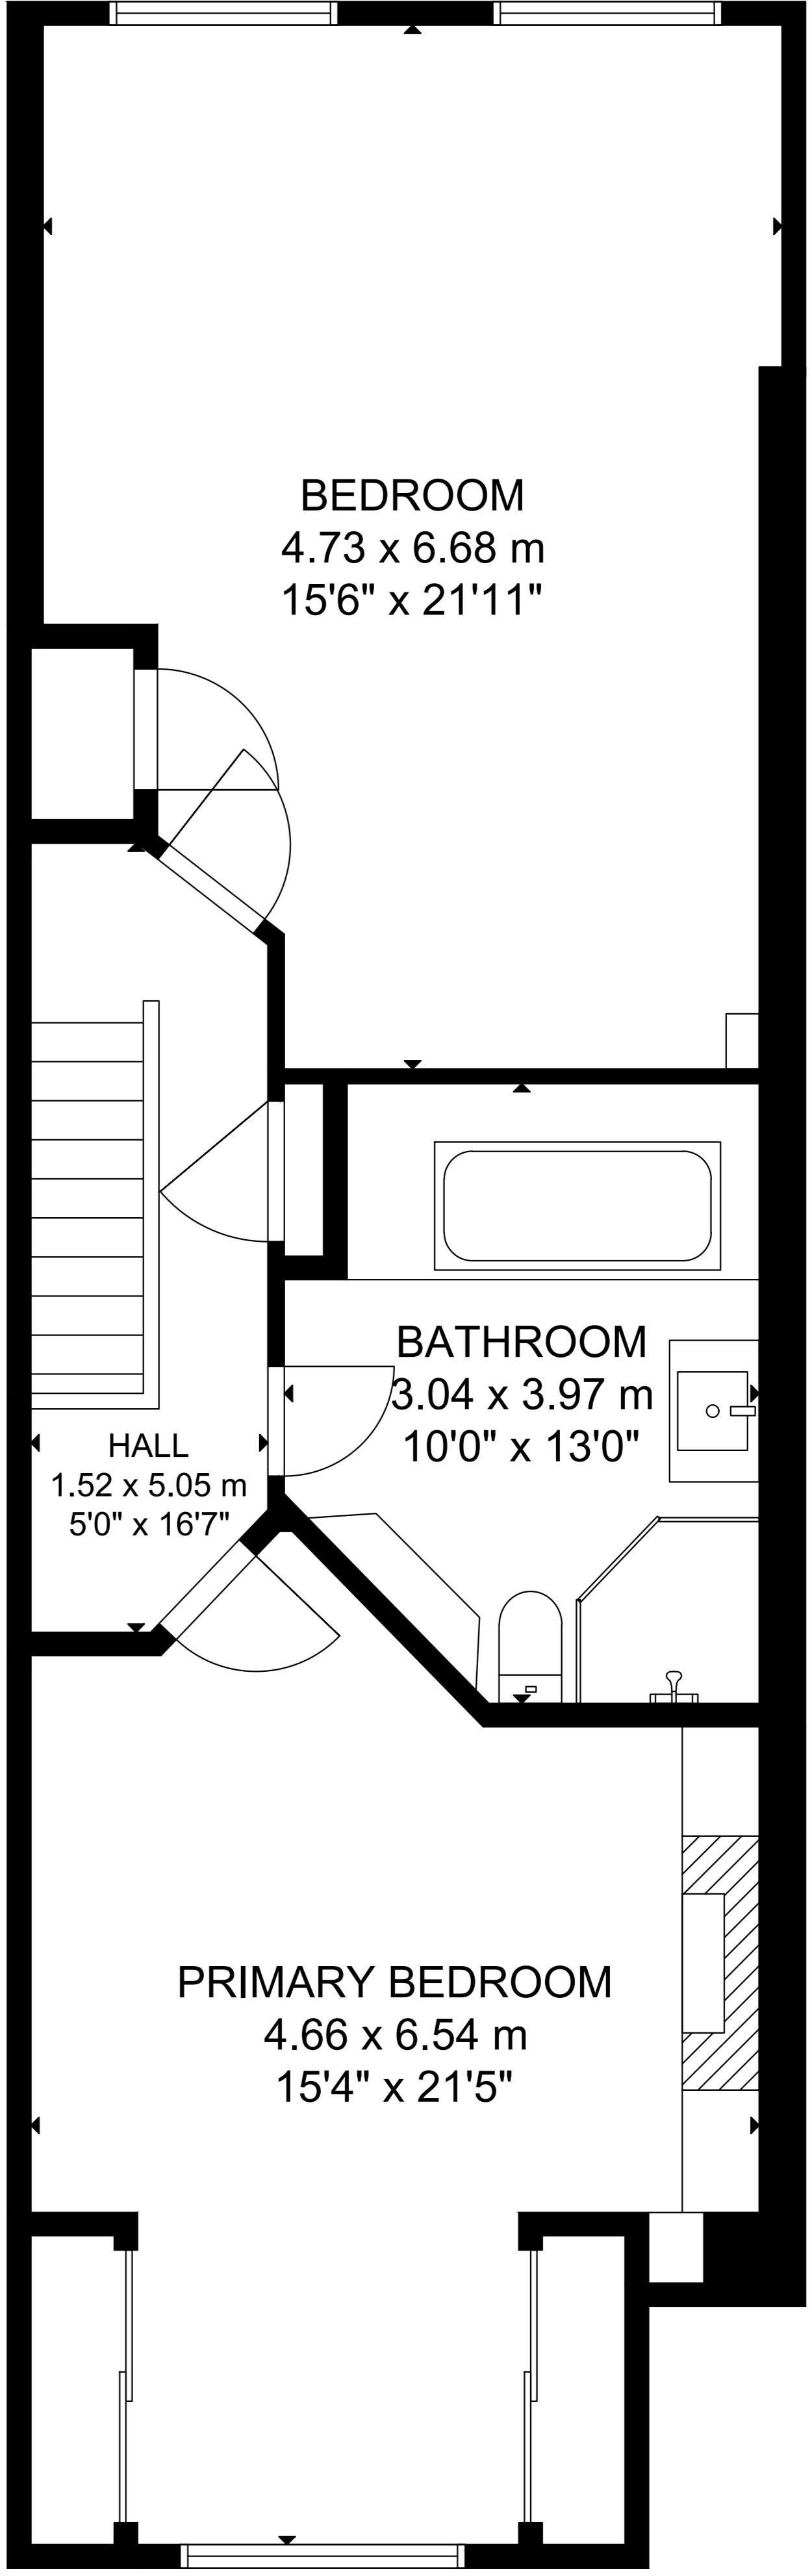

147 Fulton Avenue

LOWER LEVEL

GROSS INTERNAL AREA
 LOWER LEVEL: 755 sq ft/ 70 m², MAIN FLOOR: 841 sq ft/ 78 m²
 SECOND FLOOR: 798 sq ft/ 74 m²
 TOTAL: 2,394 sq ft/ 222 m²
 SIZE AND DIMENSIONS ARE APPROXIMATE, ACTUAL MAY VARY.

SECOND FLOOR