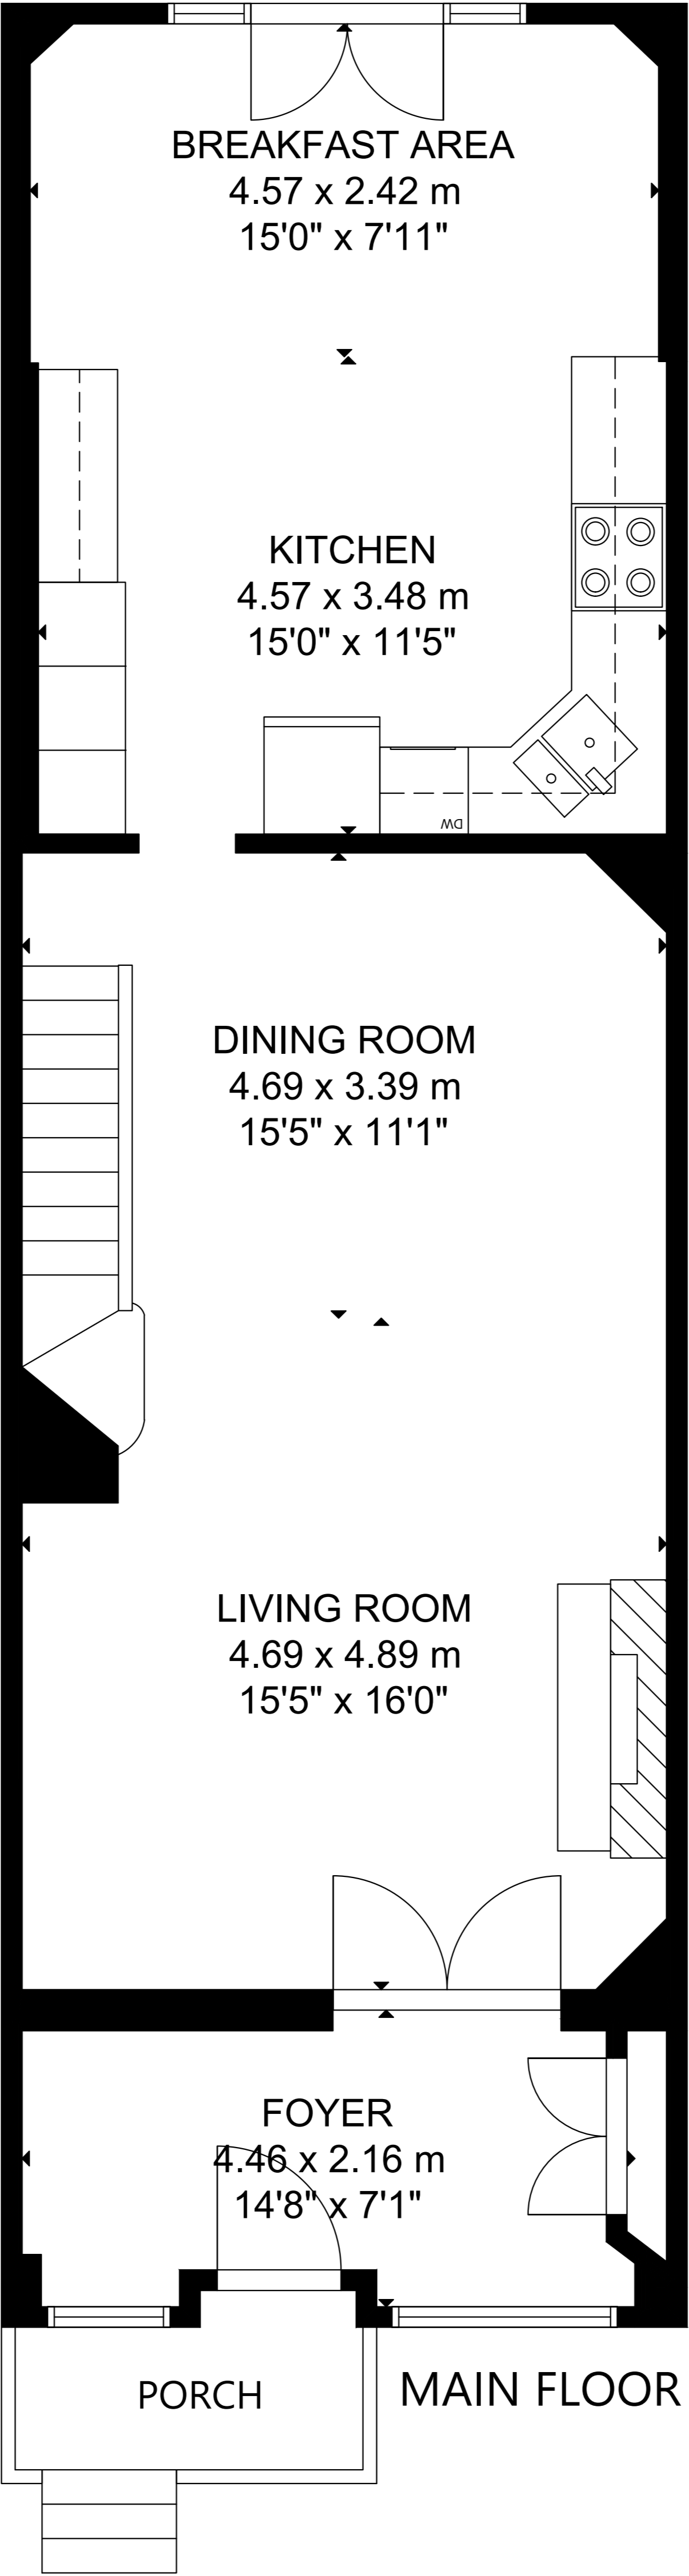

147 Fulton Avenue

LOWER LEVEL

GROSS INTERNAL AREA
 LOWER LEVEL: 755 sq ft/ 70 m², MAIN FLOOR: 841 sq ft/ 78 m²
 SECOND FLOOR: 798 sq ft/ 74 m²
 TOTAL: 2,394 sq ft/ 222 m²
 SIZE AND DIMENSIONS ARE APPROXIMATE, ACTUAL MAY VARY.

SECOND FLOOR